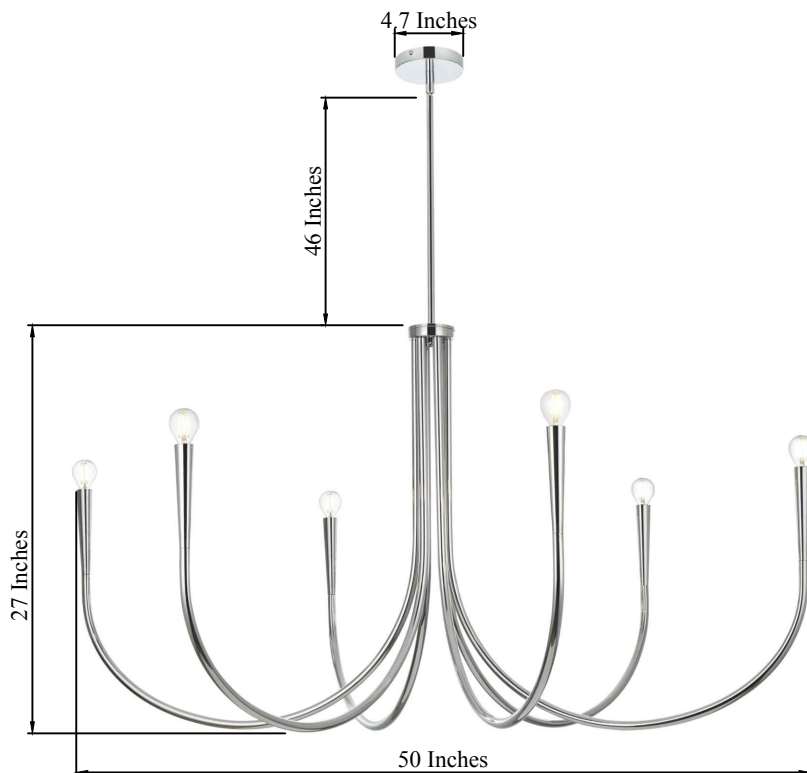

PRODUCT SPECIFICATION SHEET

Layne COLLECTION

Layne 6-Light Chrome Pendant Lamp

Chrome
Item No:LD722D50C

Dimensions

Canopy Size(in)	Ø 4.7" H1.0"
Chain/Rod Length	46"
Length	N/A
Width	Ø 50"
Height	27"
Maximum Height	75.2"

Specifications

Finish	4 Finishes
Material	Metal
Glass Color	N/A
Type	Pendant Lamp
Hanging Device	Rod
Voltage	110-125V
Dimmable	Yes
Warranty	1Year Limited
Shipment Type	Small Parcel

Bulb / Socket

Socket Type	E12
Number of Lights	6
Wattage/Bulb	40W
Included	No

Installation

Indoor/Outdoor	Indoor
Dry/Wet/Damp	Dry
Weight	10.5 LBS
Wire Length	56"
Safety Rating	ETL Listed

Black
Item No:LD722D50BK

Brass
Item No:LD722D50BR

Satin Gold
Item No:LD722D50SG

Available Finishes